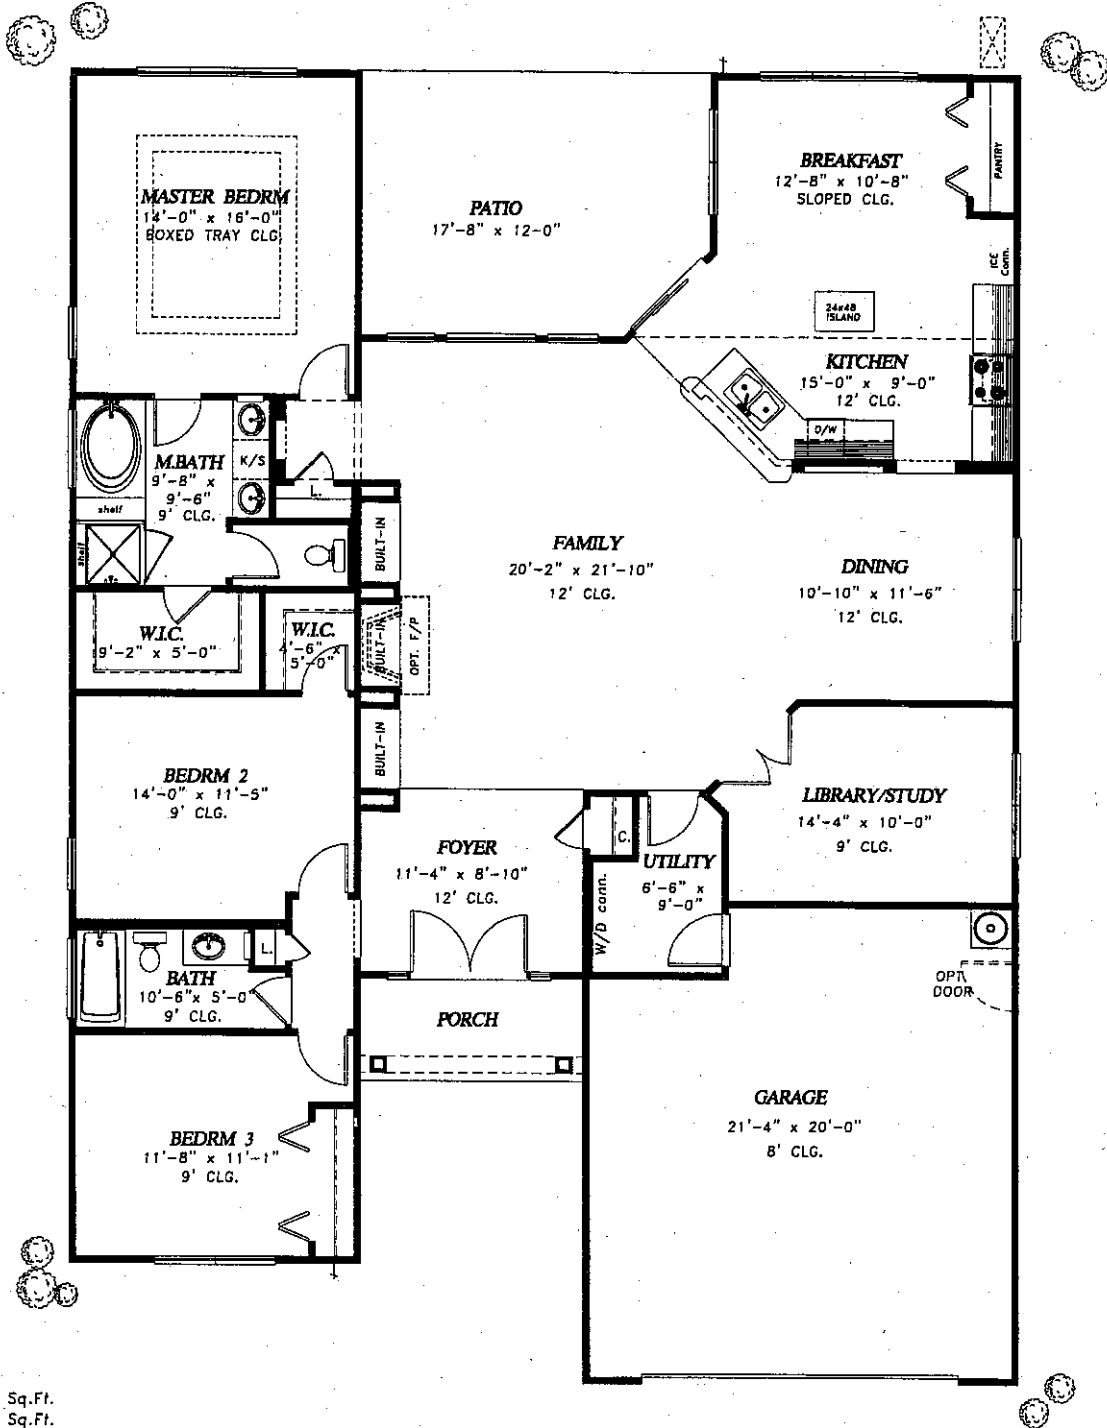

Eagle's Pointe

WESTON 2146

A

B

C

Eagle's Pointe

WESTON 2146

A elev: 2146 Sq.Ft.
 B elev: 2156 Sq.Ft.
 C elev: 2146 Sq.Ft.

CENTEX HOMES

Elevations shown are artist concepts.
 Floor plans may vary per elevation. Room sizes are approximate.
 Centex Homes reserves the right to make changes without notice
 or prior obligation. ©Copyright 1998 Centex Real Estate Corporation